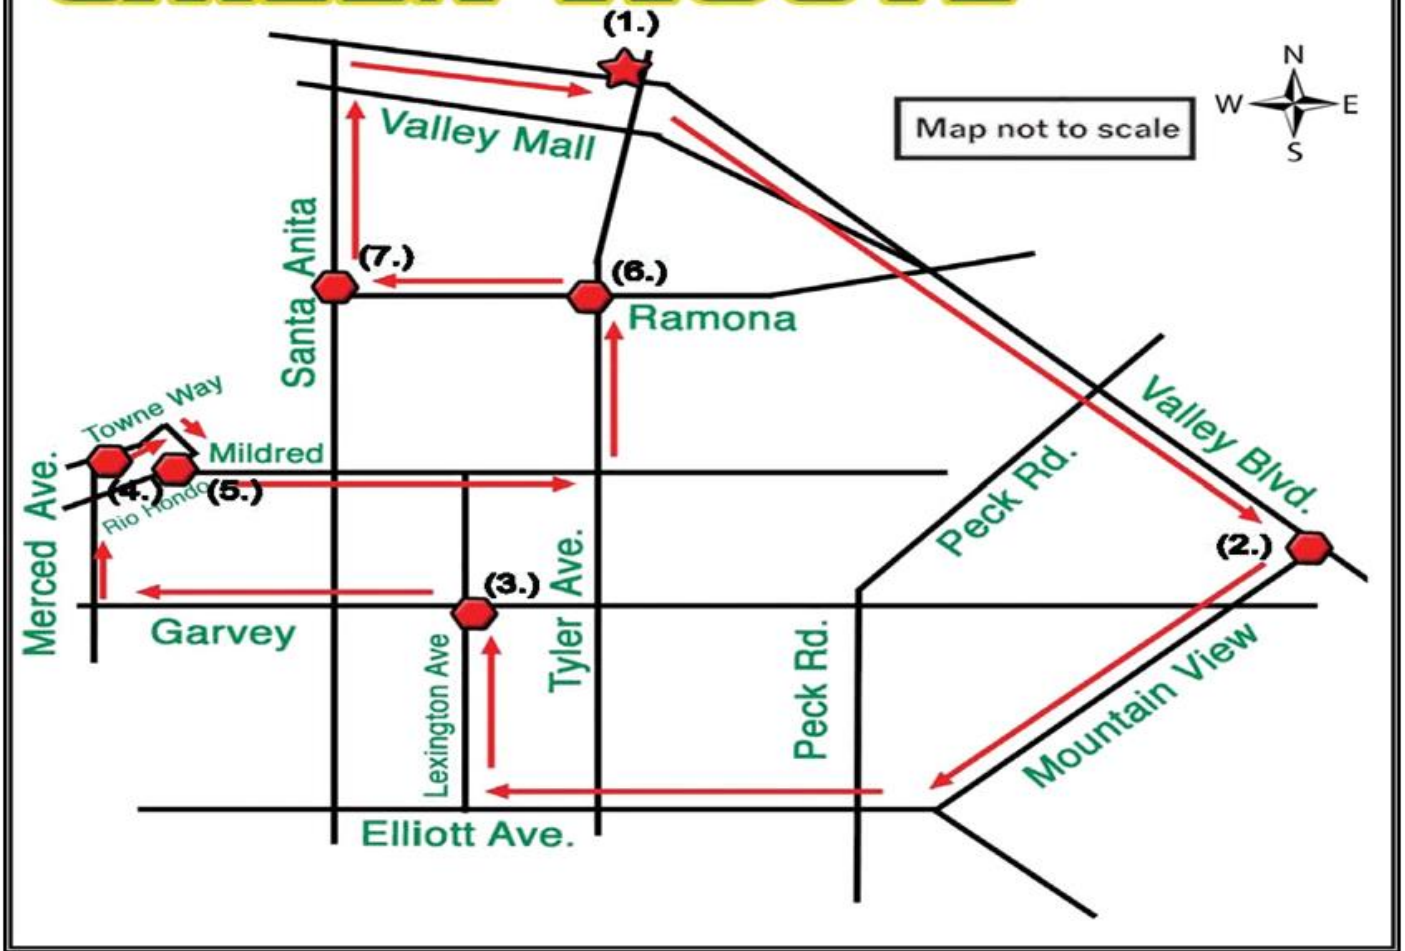

City of EL Monte Trolley Station (626) 580-2242

3650 Center Avenue, El Monte, CA 91731

[www.ElMonteCA.gov](http://www.ElMonteCA.gov)

Monday – Friday 8:00 a.m. – 5:00 p.m.

Saturday – Sunday 9:30 a.m. – 6:00 p.m.

# GREEN ROUTE

## Time Points

- ★ 1. El Monte Trolley Station
- 2. Valley Blvd. & Mt. View Rd.
- 3. Lexington Ave. & Garvey Ave.
- 4. Merced Ave. & Towne Way Dr.
- 5. Rio Hondo Pkwy. & Mildred St.
- 6. Tyler Ave. & Ramona Blvd.
- 7. Ramona Blvd. & Santa Anita Ave.
- 8. El Monte Trolley Station