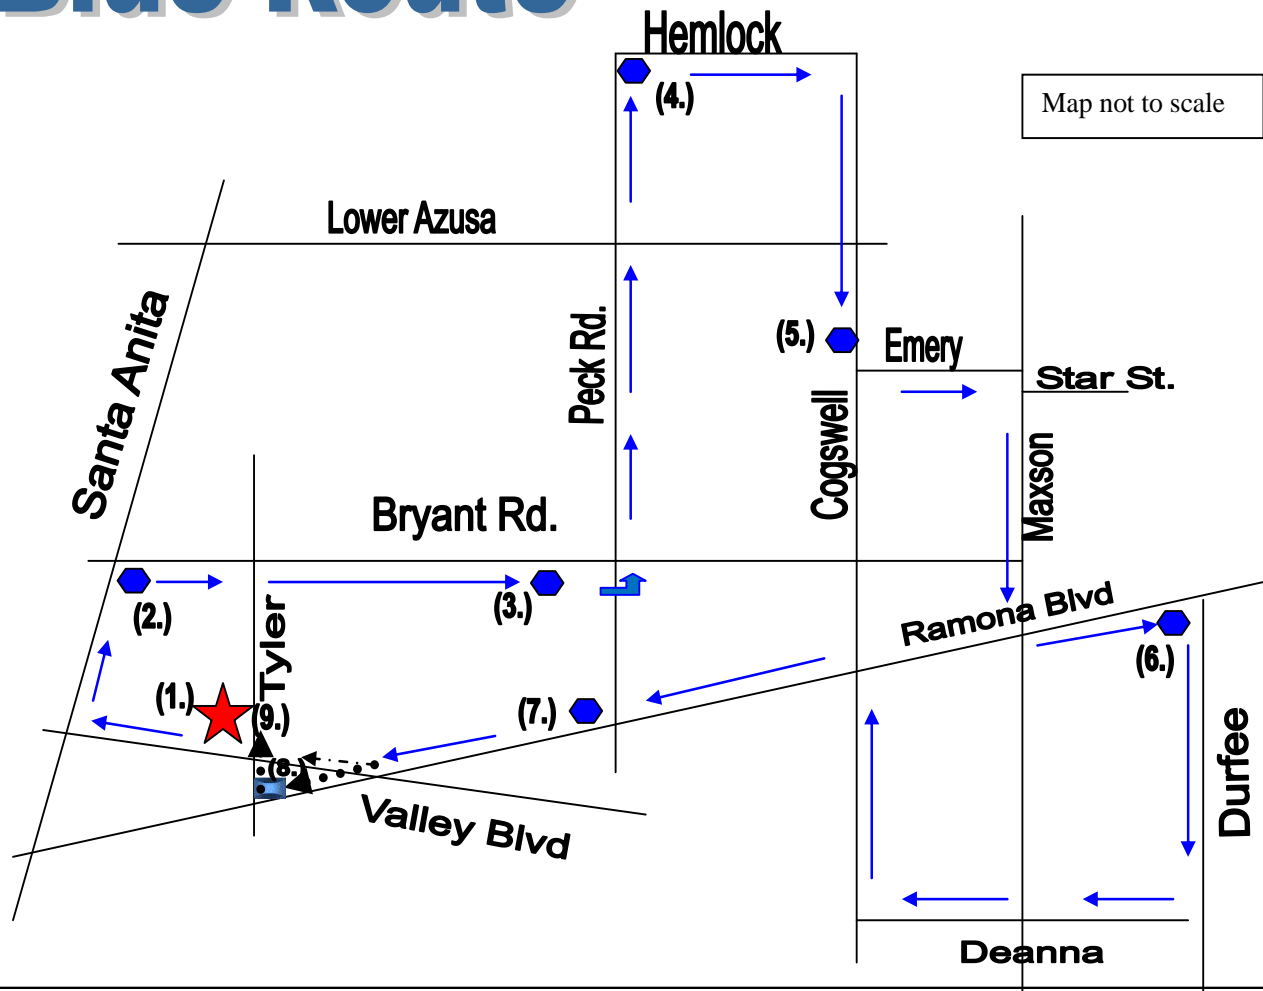

City of EL Monte Trolley Station (626) 580-2242

3650 Center Avenue, El Monte, CA 91731

[www.ElMonteCA.gov](http://www.ElMonteCA.gov)

Monday – Friday 8:00 a.m. – 5:00 p.m.

Saturday & Sunday 9:30 a.m. – 6:00 p.m.

(Closed for lunch 12:30 - 1:15 p.m.)

**Map is on back.**

# Blue Route

## Time Points

- ★ 1. El Monte Trolley Station
- 2. Santa Anita Ave. & Bryant Rd.
- 3. Bryant Rd. & Elrovia Ave.
- 4. Peck Rd. & Hemlock St.
- 5. Cogswell Rd. & Emery St.
- 6. Ramona Blvd. & Durfee Ave.
- 7. Ramona Blvd. & Peck Rd.
- 8. Tyler & Ramona
- 9. El Monte Trolley Station