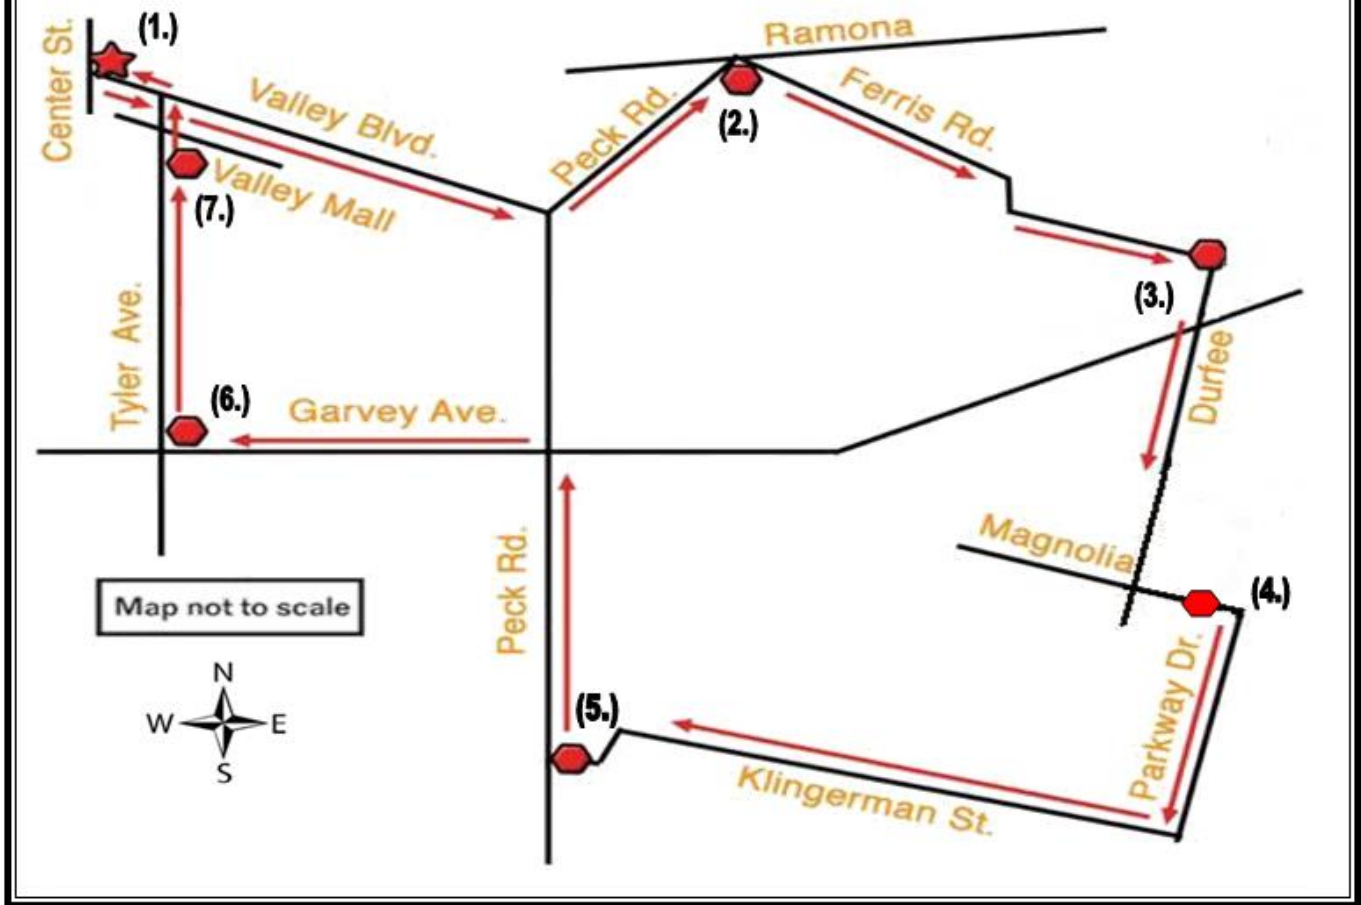

City of EL Monte Trolley Station (626) 580-2242

3650 Center Avenue, El Monte, CA 91731

www.ElMonteCA.gov

Monday – Friday 8:00 a.m. – 5:00 p.m.

Saturday – Sunday 9:30 a.m. – 6:00 p.m.

(Closed for lunch 12:30 - 1:15 p.m.)

ORANGE ROUTE

Time Points

- ★ 1. El Monte Trolley Station
- 2. Peck Rd & Ramona Blvd.
- 3. Ferris Rd. & Durfee Ave.
- 4. Magnolia St. & Parkway Dr.
- 5. Klingerman St. & Peck Rd.
- 6. Garvey Ave. & Tyler Ave.
- 7. Tyler Ave. & Valley Mall
- 8. El Monte Trolley Station