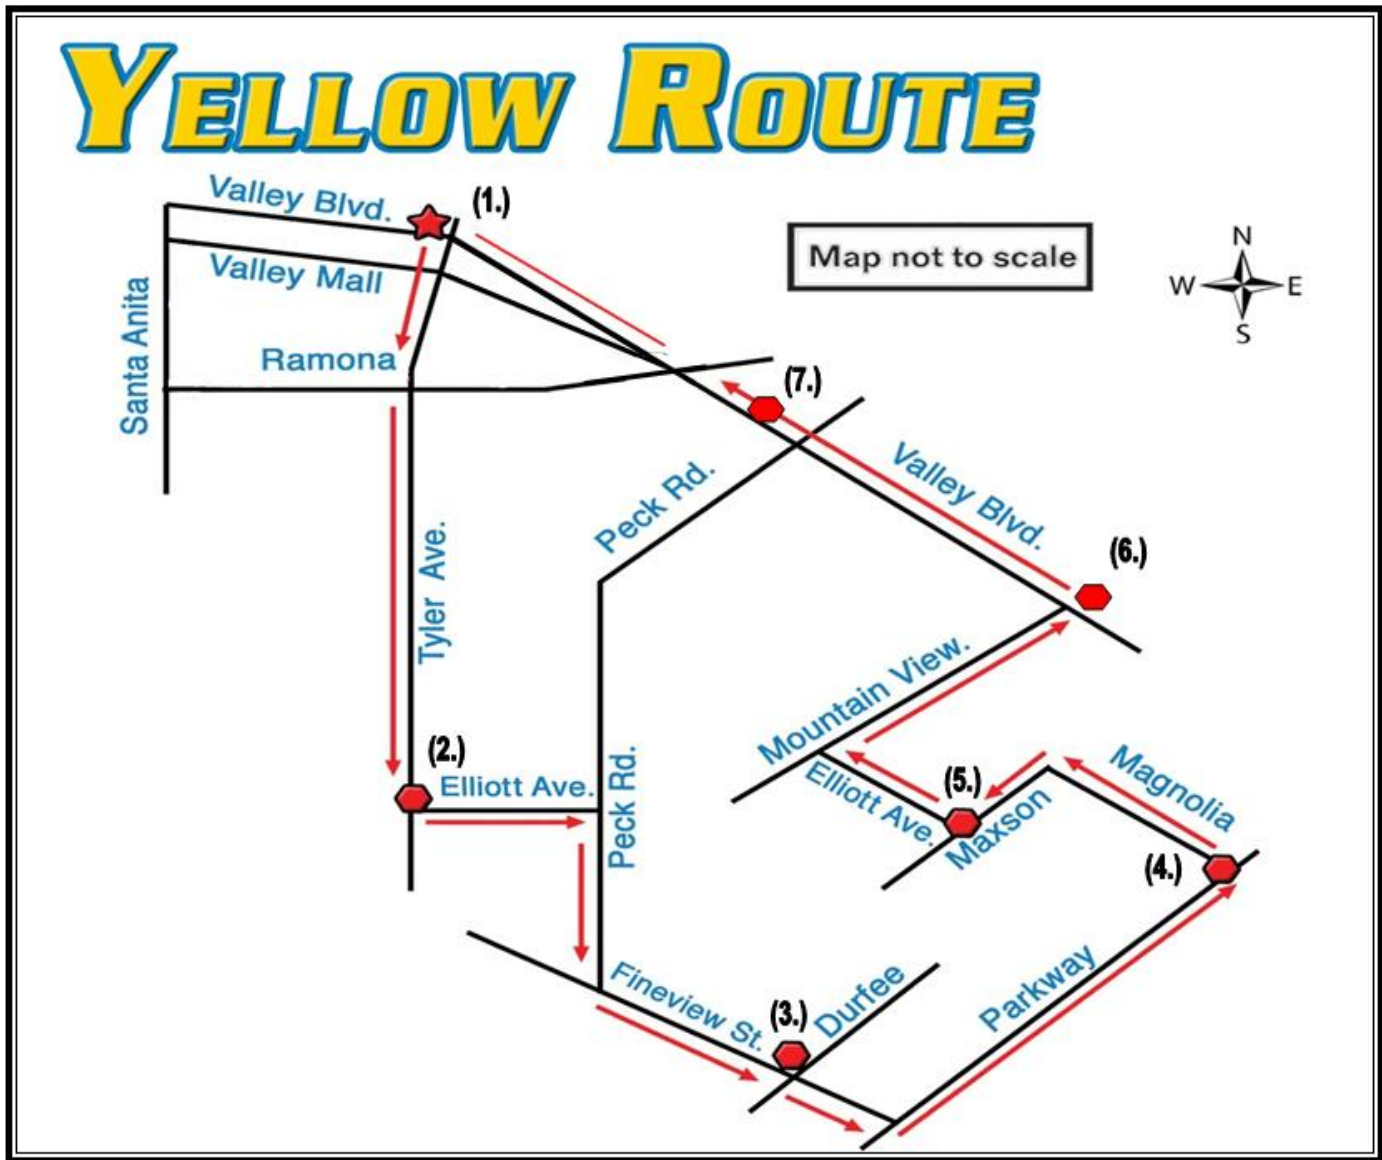

City of El Monte

Transportation Services Division

Yellow Route

Monday - Sunday

Schedule Change Effective March 1, 2018

DAYS OF SERVICE	Trolley Station	Elliott & Tyler	Fineview & Durfee	Parkway & Magnolia	Maxson & Elliott	Valley & Mtn. View	Valley & Johnson	Trolley Station
Monday - Friday	6:00 a	6:06 a	6:12 a	6:18 a	6:24 a	6:31 a	6:34 a	6:40 a
Monday - Friday	6:50 a	6:56 a	7:02 a	7:08 a	7:14 a	7:21 a	7:24 a	7:30 a
Monday - Friday	7:40 a	7:46 a	7:52 a	7:58 a	8:04 a	8:11 a	8:14 a	8:20 a
Monday - Friday	8:30 a	8:36 a	8:42 a	8:48 a	8:54 a	9:01 a	9:04 a	9:10 a
Monday - Sat./Sun.	9:20 a	9:26 a	9:32 a	9:38 a	9:44 a	9:51 a	9:54 a	10:00 a
Monday - Sat./Sun.	10:10 a	10:16 a	10:22 a	10:28 a	10:34 a	10:41 a	10:44 a	10:50 a
Monday - Sat./Sun.	11:00 a	11:06 a	11:12 a	11:18 a	11:24 a	11:31 a	11:34 a	11:40 a
Monday - Sat./Sun.	11:50 a	11:56 a	12:02 p	12:08 p	12:14 p	12:21 p	12:24 p	12:30 p
Monday - Sat./Sun.	12:40 p	12:46 p	12:52 p	12:58 p	1:04 p	1:11 p	1:14 p	1:20 p
Monday - Sat./Sun.	1:30 p	1:36 p	1:42 p	1:48 p	1:54 p	2:01 p	2:04 p	2:10 p
Monday - Sat./Sun.	2:20 p	2:26 p	2:32 p	2:38 p	2:44 p	2:51 p	2:54 p	3:00 p
Monday - Sat./Sun.	3:10 p	3:16 p	3:22 p	3:28 p	3:34 p	3:41 p	3:44 p	3:50 p
Monday - Sat./Sun.	4:00 p	4:06 p	4:12 p	4:18 p	4:24 p	4:31 p	4:34 p	4:40 p
Monday - Sat./Sun.	4:50 p	4:56 p	5:02 p	5:08 p	5:14 p	5:21 p	5:24 p	5:30 p
Monday - Sat./Sun.	5:40 p	5:46 p	5:52 p	5:58 p	6:04 p	6:11 p	6:14 p	6:20 p
Monday - Friday	6:30 p	6:36 p	6:42 p	6:48 p	6:54 p	7:01 p	7:04 p	7:10 p

City of EL Monte Trolley Station (626) 580-2242

3650 Center Avenue, El Monte, CA 91731

www.ElMonteCA.gov

Monday – Friday 8:00 a.m. – 5:00 p.m.

Saturday – Sunday 9:30 a.m. – 6:00 p.m.

(Closed for lunch 12:30 - 1:15 p.m.)

YELLOW ROUTE

Time Points

- ★ 1. El Monte Trolley Station
- 2. Elliott Ave. & Tyler Ave.
- 3. Fineview St. & Durfee Ave.
- 4. Parkway Dr. & Magnolia St.
- 5. Maxson Rd. & Elliott Ave.
- 6. Valley Blvd. & Mountain View Rd.
- 7. Valley Blvd. & Johnson Ave.
- 8. El Monte Trolley Station