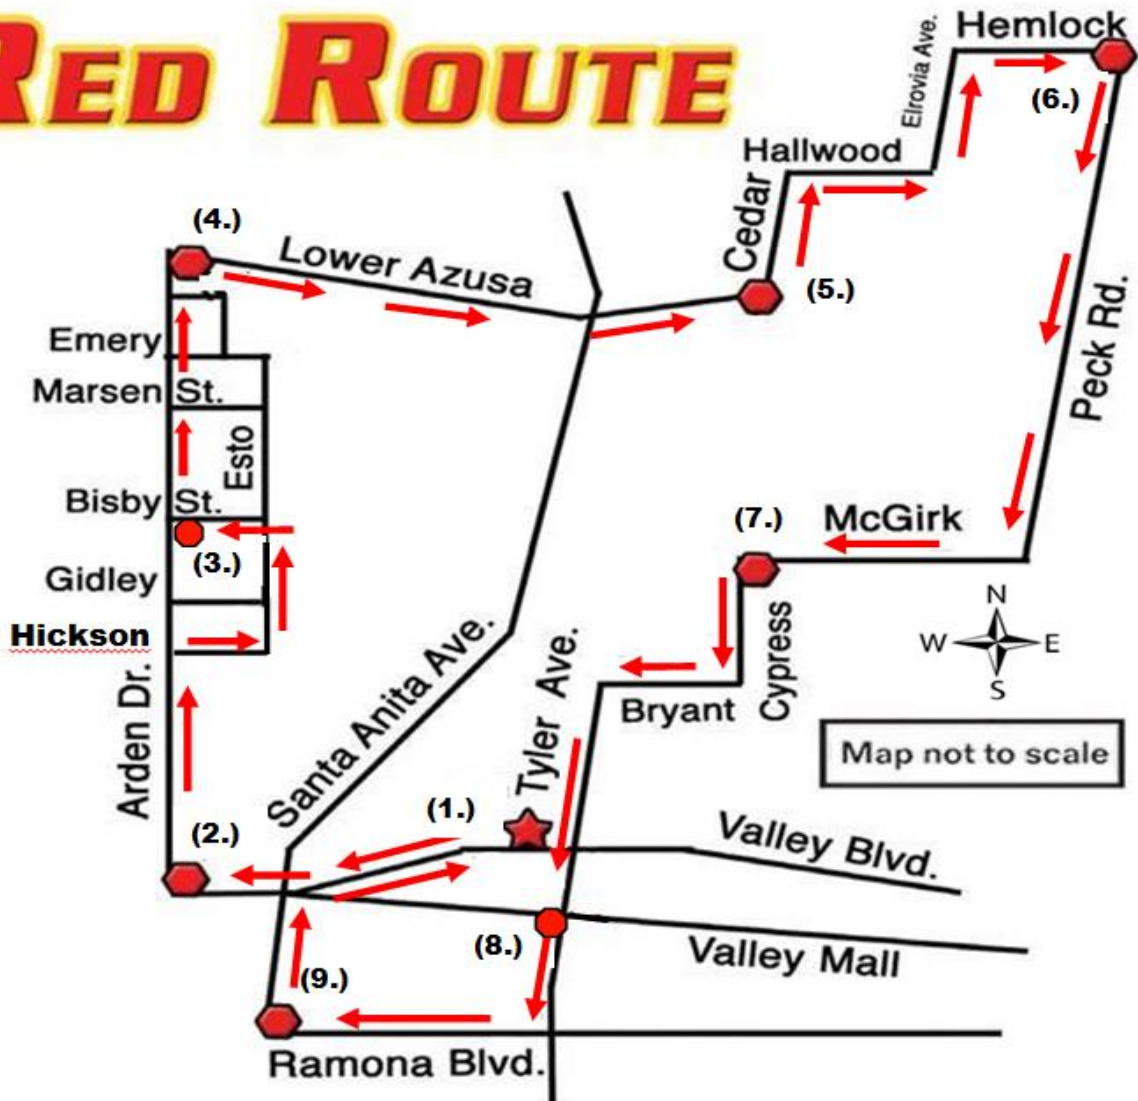

RED ROUTE

Time Points

- ★ 1. El Monte Trolley Station
- 2. Valley Blvd. & Arden Dr.
- 3. Bisby & Arden Dr.
- 4. Arden Way & Lower Azusa Rd.
- 5. Lower Azusa Rd. & Cedar Ave.
- 6. Hemlock St. & Peck Rd.
- 7. McGirk Ave. & Cypress Ave.
- 8. Tyler Ave. & Valley Mall
- 9. Ramona Blvd. & Santa Anita Ave.
- 10. El Monte Trolley Station