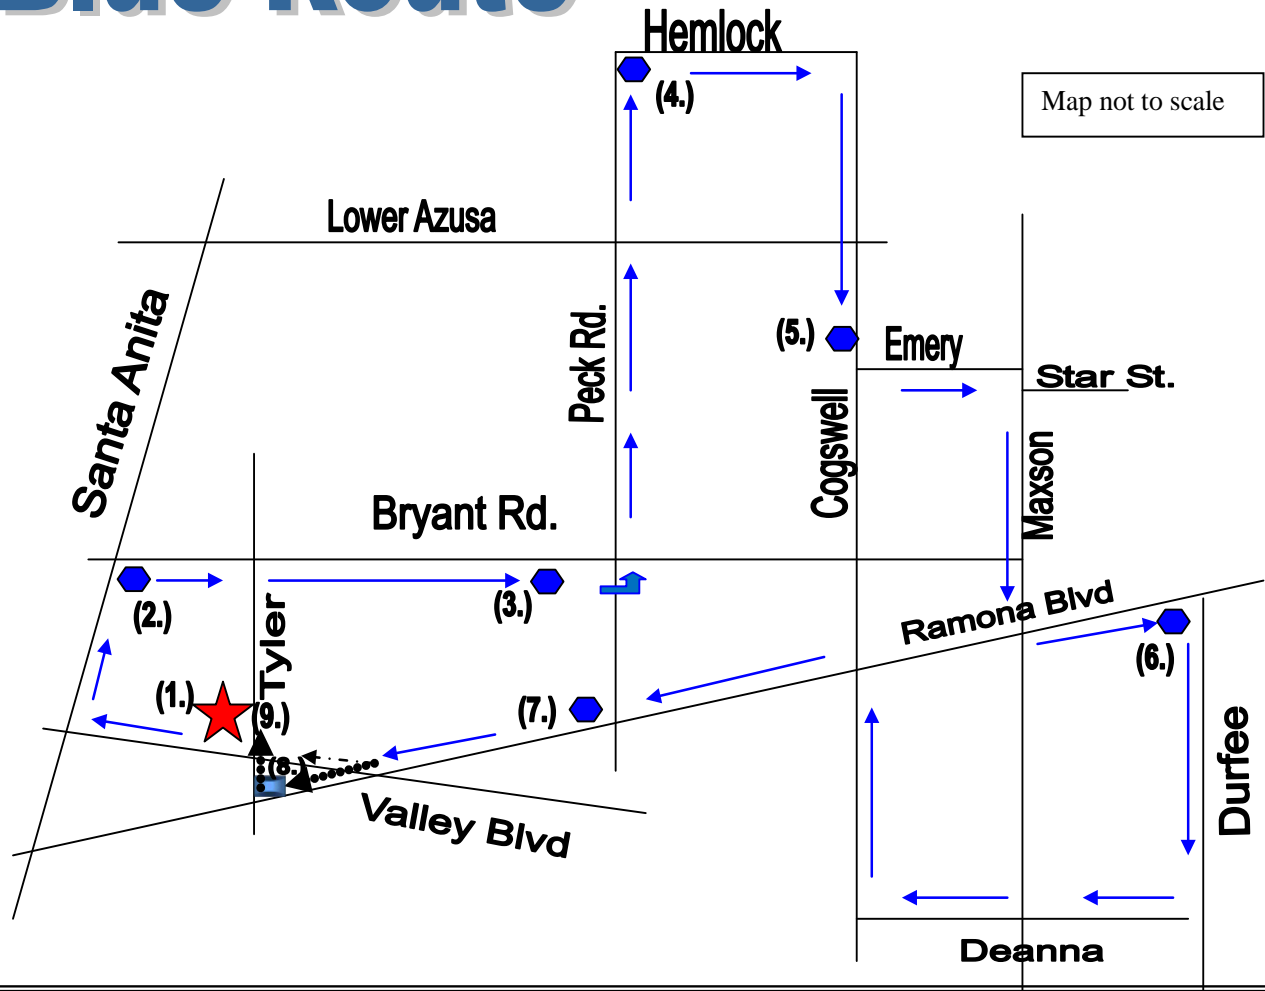

City of El Monte Transportation Services Division

Blue Route Monday - Sunday

DAYS OF SERVICE	Trolley Station	Santa Anita & Bryant	Bryant & Elrovia	Peck & Hemlock	Cogswell & Emery	Ramona & Durfee	Ramona & Peck	Tyler & Ramona	Trolley Station
Monday - Friday	6:00 a	6:04 a	6:08 a	6:12 a	6:18 a	6:23 a	6:29 a	6:35 a	6:40 a
Monday - Friday	6:50 a	6:54 a	6:58 a	7:02 a	7:08 a	7:13 a	7:19 a	7:25 a	7:30 a
Monday - Friday	7:40 a	7:44 a	7:48 a	7:52 a	7:58 a	8:03 a	8:09 a	8:15 a	8:20 a
Monday - Friday	8:30 a	8:34 a	8:38 a	8:42 a	8:48 a	8:53 a	8:59 a	9:05 a	9:10 a
Monday - Sat./Sun.	9:20 a	9:24 a	9:28 a	9:32 a	9:38 a	9:43 a	9:49 a	9:55 a	10:00 a
Monday - Sat./Sun.	10:10 a	10:14 a	10:18 a	10:22 a	10:28 a	10:33 a	10:39 a	10:45 a	10:50 a
Monday - Sat./Sun.	11:00 a	11:04 a	11:08 a	11:12 a	11:18 a	11:23 a	11:29 a	11:35 a	11:40 a
Monday - Sat./Sun.	11:50 a	11:54 a	11:58 a	12:02 p	12:08 p	12:13 p	12:19 p	12:25 p	12:30 p
Monday - Sat./Sun.	12:40 p	12:44 p	12:48 p	12:52 p	12:58 p	1:03 p	1:09 p	1:15 p	1:20 p
Monday - Sat./Sun.	1:30 p	1:34 p	1:38 p	1:42 p	1:48 p	1:53 p	1:59 p	2:05 p	2:10 p
Monday - Sat./Sun.	2:20 p	2:24 p	2:28 p	2:32 p	2:38 p	2:43 p	2:49 p	2:55 p	3:00 p
Monday - Sat./Sun.	3:10 p	3:14 p	3:18 p	3:22 p	3:28 p	3:33 p	3:39 p	3:45 p	3:50 p
Monday - Sat./Sun.	4:00 p	4:04 p	4:08 p	4:12 p	4:18 p	4:23 p	4:29 p	4:35 p	4:40 p
Monday - Sat./Sun.	4:50 p	4:54 p	4:58 p	5:02 p	5:08 p	5:13 p	5:19 p	5:25 p	5:30 p
Monday - Sat./Sun.	5:40 p	5:44 p	5:48 p	5:52 p	5:58 p	6:03 p	6:09 p	6:15 p	6:20 p
Monday - Friday	6:30 p	6:34 p	6:38 p	6:42 p	6:48 p	6:53 p	6:59 p	7:05 p	7:10 p

For transit connections, please visit:

www.google.com/transit

Map is on back.

Blue Route

Time Points

- ★ 1. El Monte Trolley Station
- 2. Santa Anita Ave. & Bryant Rd.
- 3. Bryant Rd. & Elrovia Ave.
- 4. Peck Rd. & Hemlock St.
- 5. Cogswell Rd. & Emery St.
- 6. Ramona Blvd. & Durfee Ave.
- 7. Ramona Blvd. & Peck Rd.
- 8. Tyler & Ramona
- 9. El Monte Trolley Station