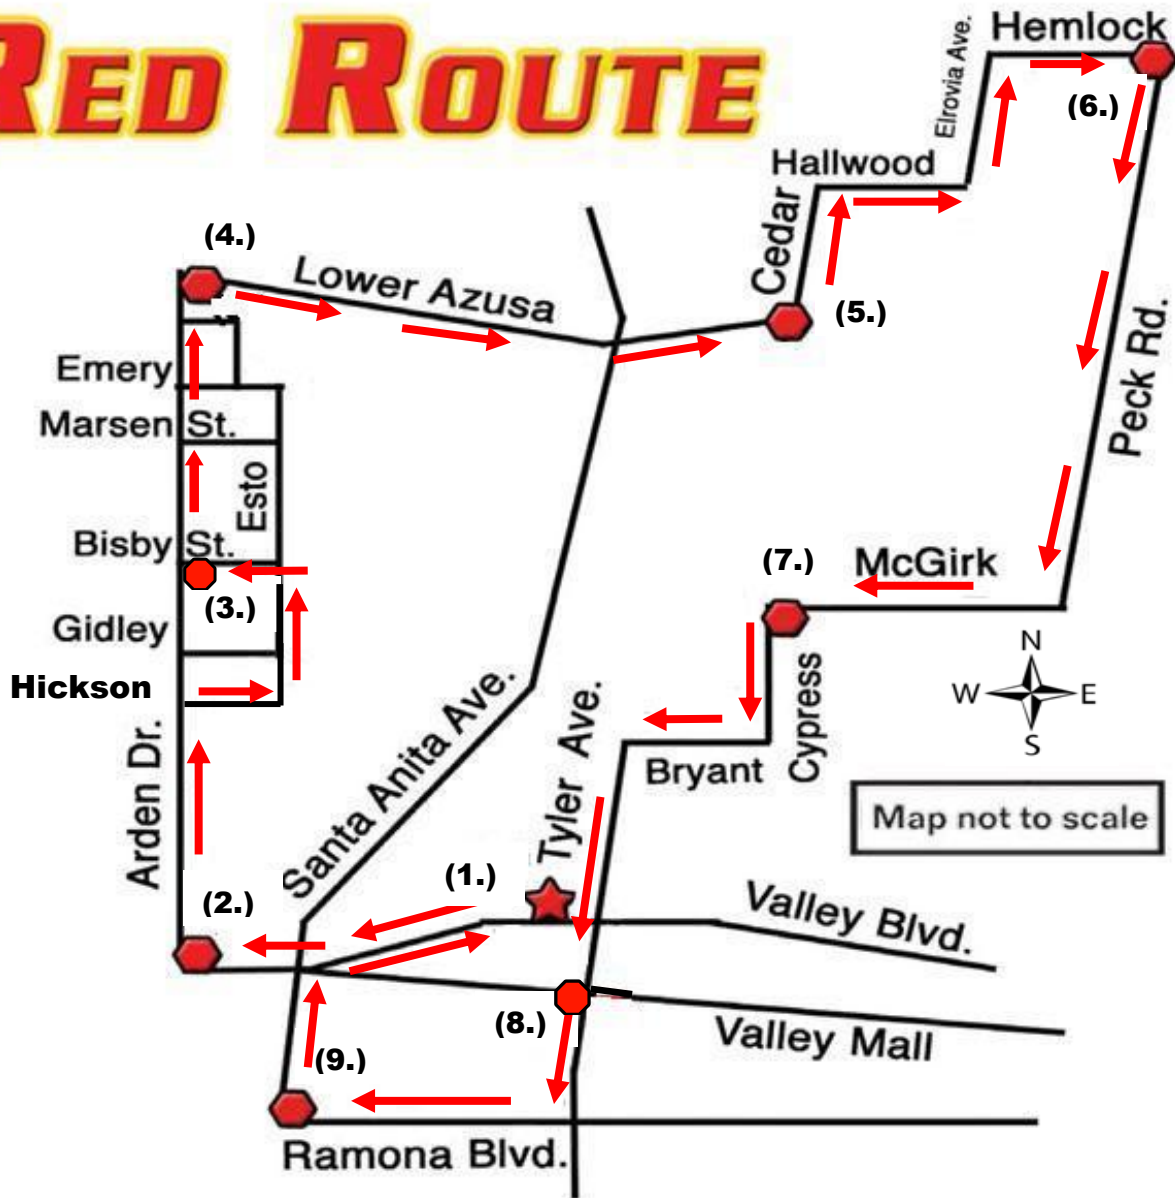

There will be no bus service on the following holidays: New Year's Day, President's Day, Easter, Memorial Day, Independence Day, Labor Day, Thanksgiving Day, and Christmas Day.

On Christmas Eve and New Year's Eve bus service will end at 5:15 p.m.

Sunday "Trolley" Bus

City of EL Monte Trolley Station (626) 580-2242

3650 Center Avenue, El Monte, CA 91731

www.ElMonteCA.gov

Monday – Friday 8:00 a.m. – 5:00 p.m./Saturday 9:30 a.m. – 6:00 p.m.

(Closed for lunch 12:30 - 1:15 p.m.)

Map is on back.

RED ROUTE

Time Points

- ★ 1. El Monte Trolley Station
- 2. Valley Blvd. & Arden Dr.
- 3. Bisby & Arden Dr.
- 4. Arden Way & Lower Azusa Rd.
- 5. Lower Azusa Rd. & Cedar Ave.
- 6. Hemlock St. & Peck Rd.
- 7. McGirk Ave. & Cypress Ave.
- 8. Tyler Ave. & Valley Mall
- 9. Ramona Blvd. & Santa Anita Ave.
- 10. El Monte Trolley Station