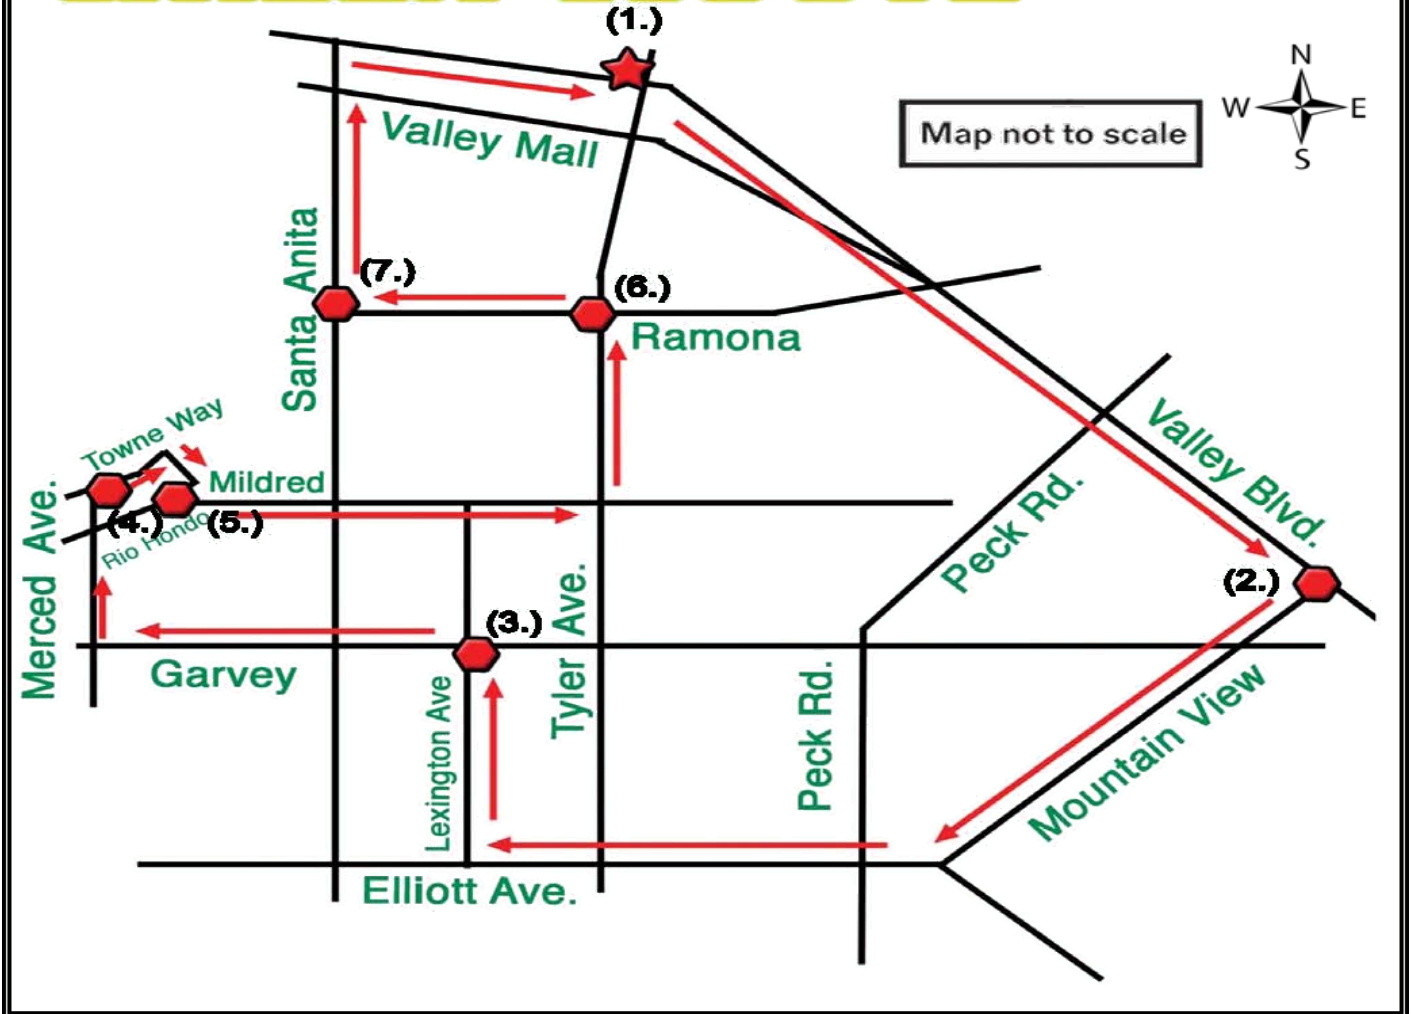

Map is on back.

## Time Points

- ★ 1. El Monte Trolley Station
- 2. Valley Blvd. & Mt. View Rd.
- 3. Lexington Ave. & Garvey Ave.
- 4. Merced Ave. & Towneway Dr.
- 5. Rio Hondo Pkwy. & Mildred St.
- 6. Tyler Ave. & Ramona Blvd.
- 7. Ramona Blvd. & Santa Anita Ave.
- 8. El Monte Trolley Station