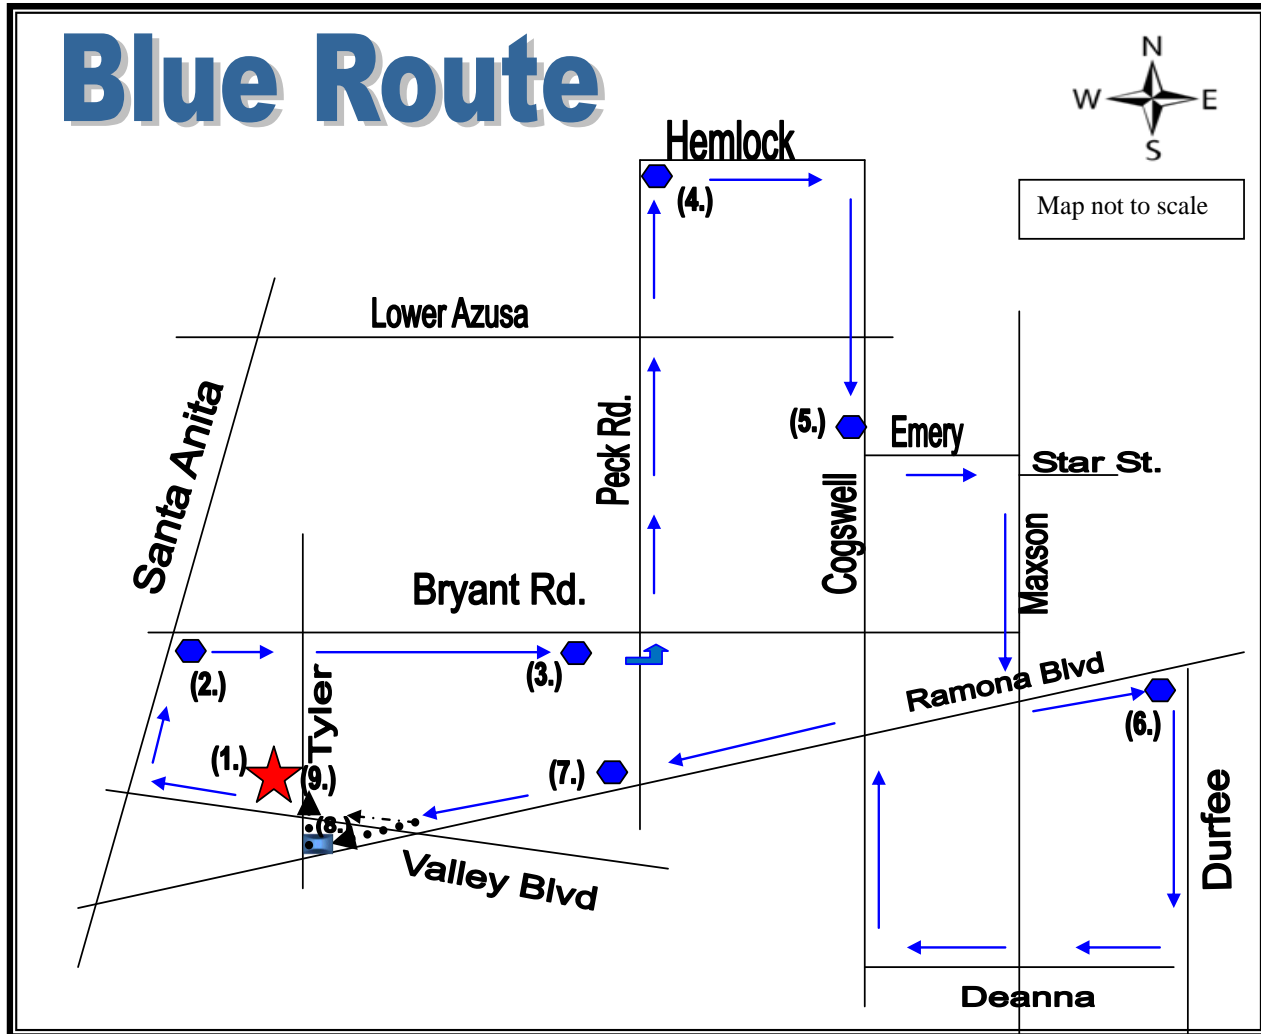

Map is on back.

Blue Route

Map not to scale

Time Points

- ★ 1. El Monte Trolley Station
- 2. Santa Anita Ave. & Bryant Rd.
- 3. Bryant Rd. & Elrovia Ave.
- 4. Peck Rd. & Hemlock St.
- 5. Cogswell Rd. & Emery St.
- 6. Ramona Blvd. & Durfee Ave.
- 7. Ramona Blvd. & Peck Rd.
- 8. Tyler & Ramona
- 9. El Monte Trolley Station