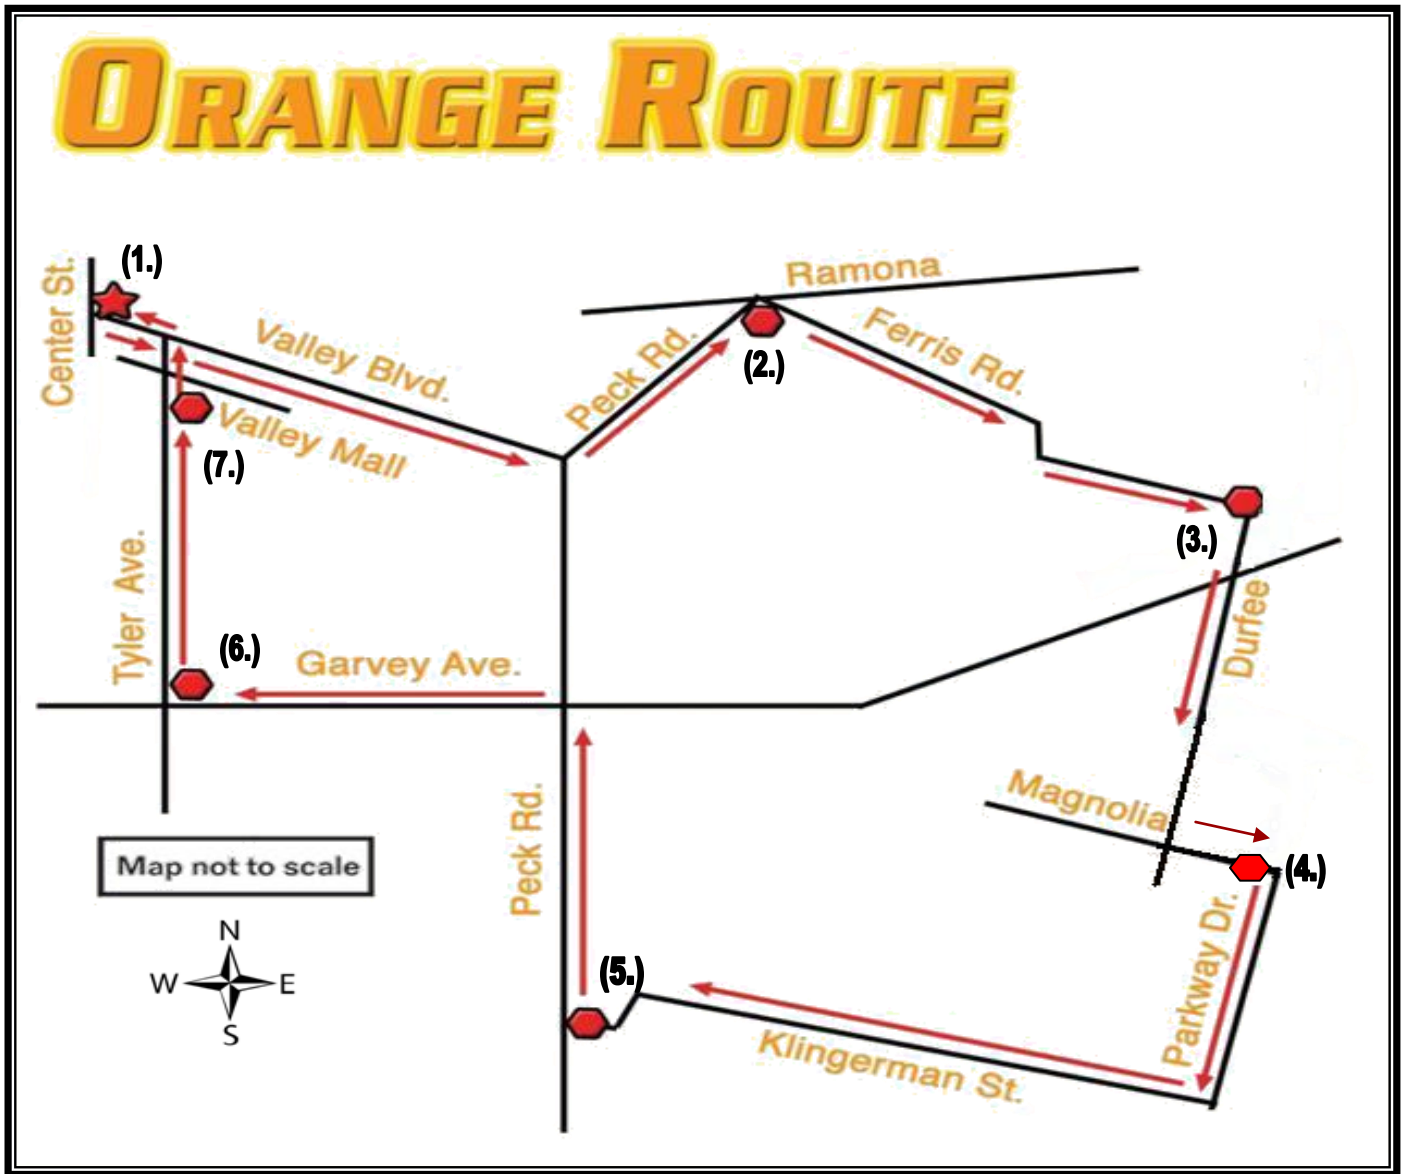

## Time Points

- ★ 1. El Monte Trolley Station
- 2. Peck Rd & Ramona Blvd.
- 3. Ferris Rd. & Durfee Ave.
- 4. Magnolia St. & Parkway Dr.
- 5. Klingerman St. & Peck Rd.
- 6. Garvey Ave. & Tyler Ave.
- 7. Tyler Ave. & Valley Mall
- 8. El Monte Trolley Station