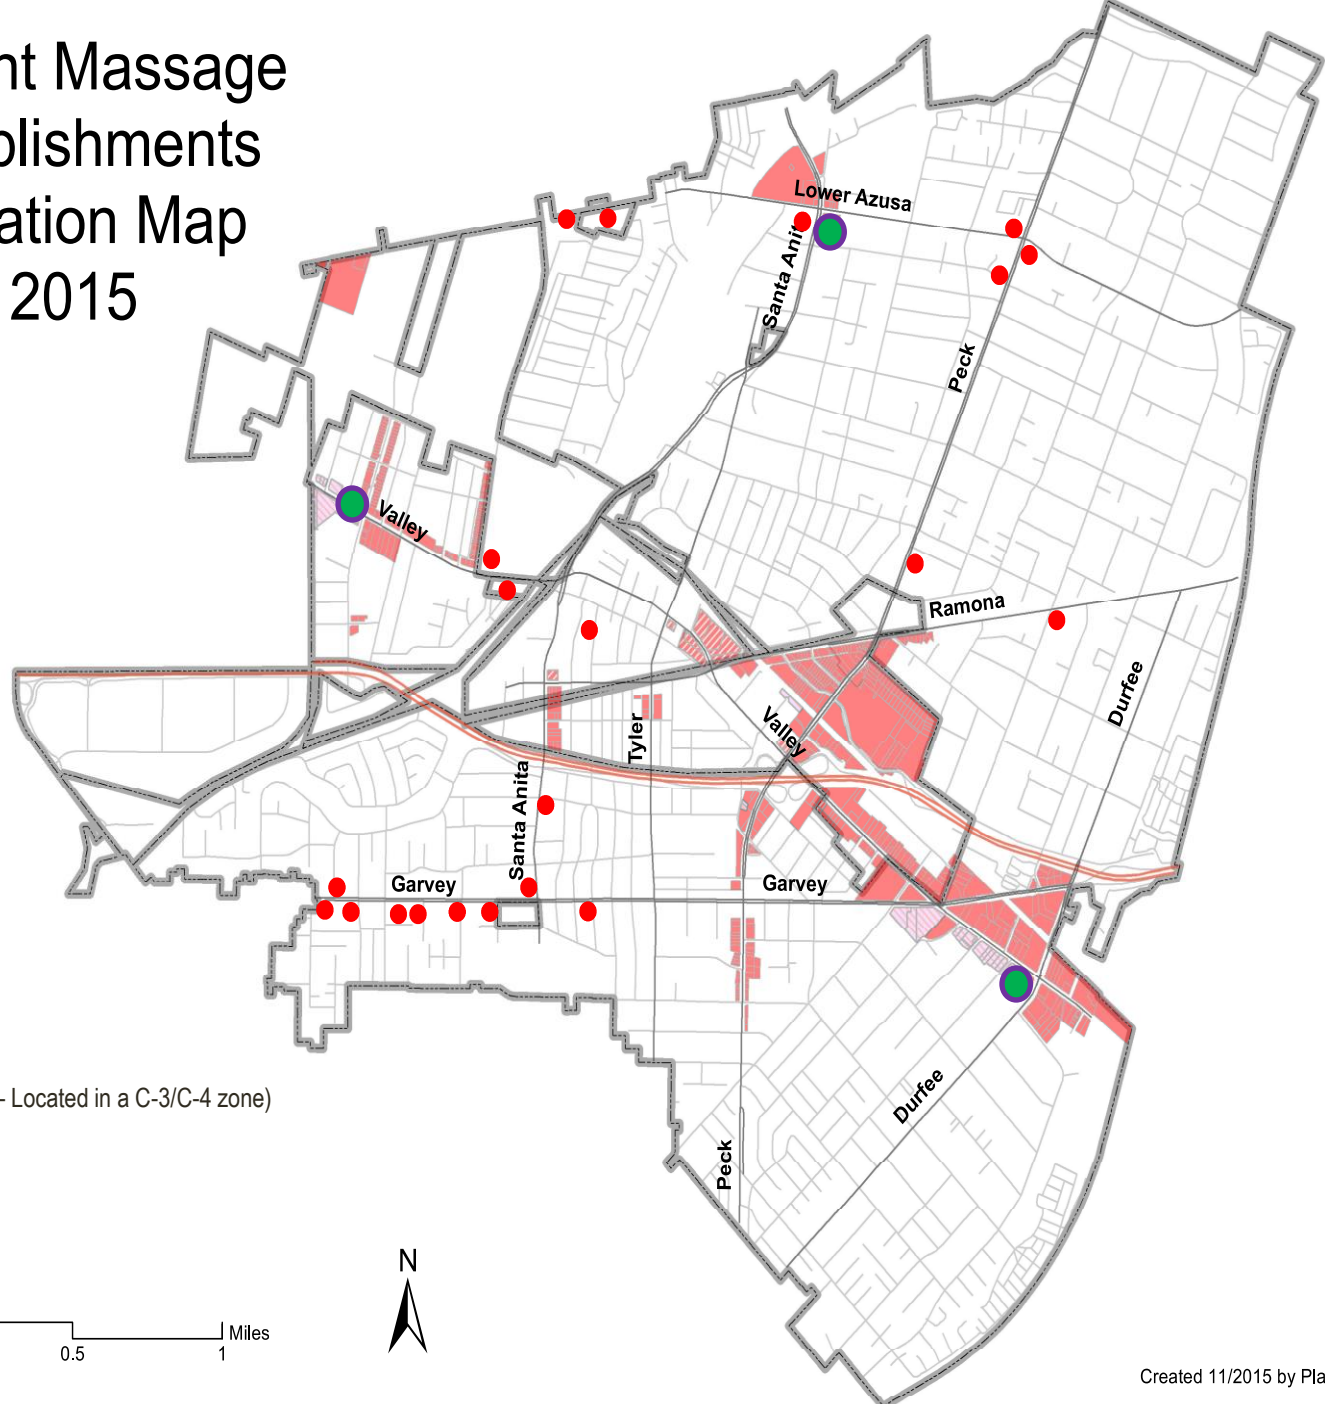

Current Massage Establishments Location Map 2015

Legend

-  C-4
-  C-3D
-  C-3
-   Massage Establishments (Green – Located in a C-3/C-4 zone)
-  Main Streets
-  10 Freeway
-  City Limits
-  Streets