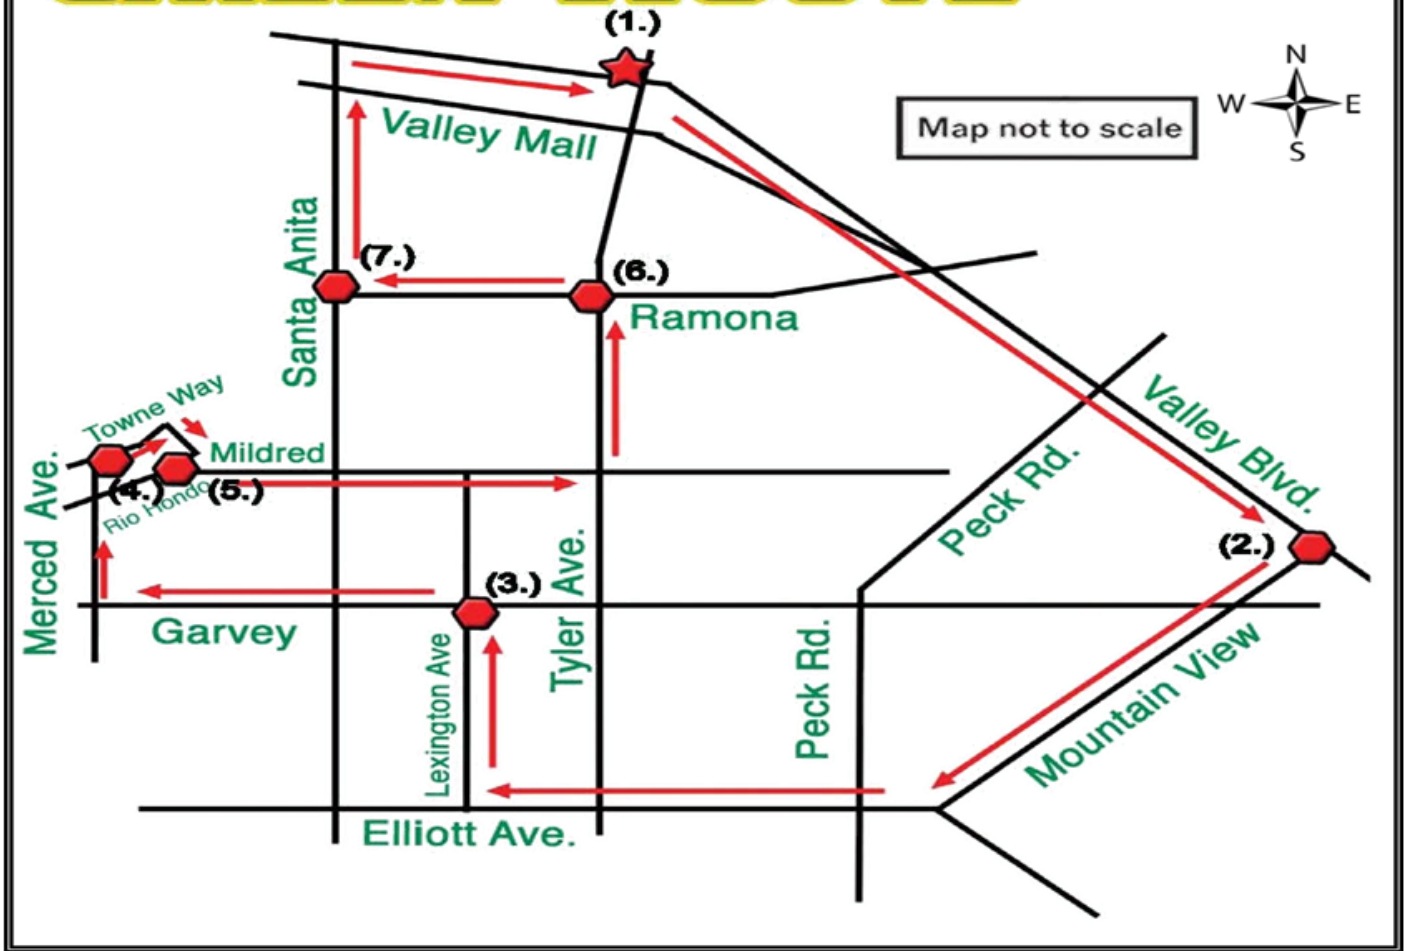

City of EL Monte Trolley Station (626) 448-4909

3650 Center Avenue, El Monte, CA 91731

www.ElMonteCA.gov

Monday – Friday 8:00 a.m. – 5:00 p.m.

Saturday & Sunday 9:30 a.m. – 4:00 p.m.

(Closed for lunch 12:30 - 1:15 p.m.)

For transit connections, please visit:

www.google.com/transit

GREEN ROUTE

Time Points

- ★ 1. El Monte Trolley Station
- 2. Valley Blvd. & Mt. View Rd.
- 3. Lexington Ave. & Garvey Ave.
- 4. Merced Ave. & Towneway Dr.
- 5. Rio Hondo Pkwy. & Mildred St.
- 6. Tyler Ave. & Ramona Blvd.
- 7. Ramona Blvd. & Santa Anita Ave.
- 8. El Monte Trolley Station