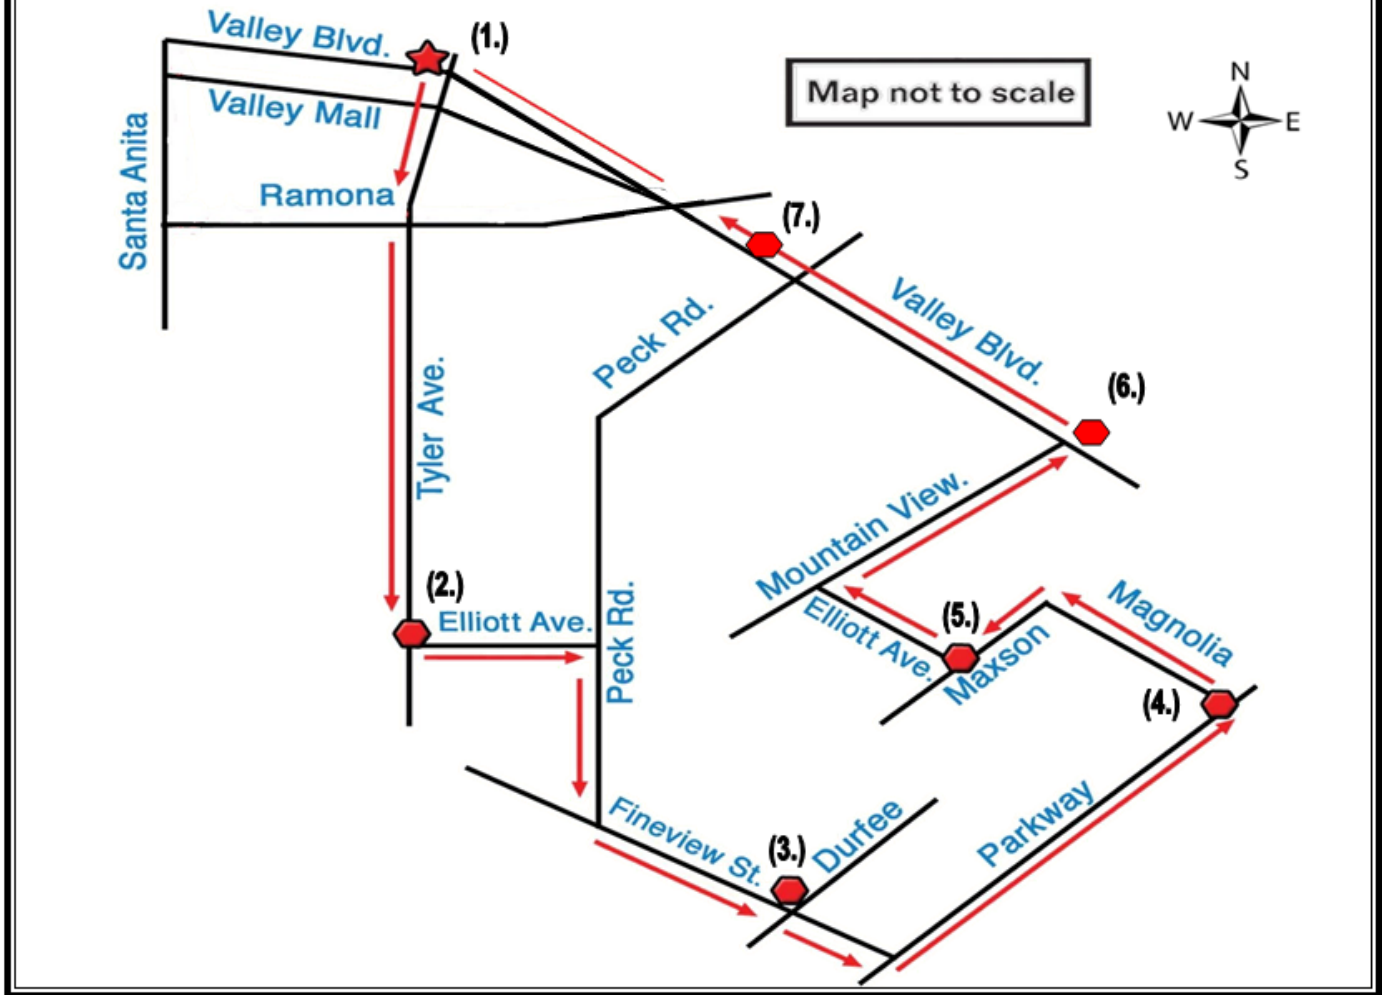

City of EL Monte Trolley Station (626) 448-4909

3650 Center Avenue, El Monte, CA 91731

www.ElMonteCA.gov

Monday – Friday 8:00 a.m. – 5:00 p.m.

Saturday & Sunday 9:30 a.m. – 4:00 p.m.

(Closed for lunch 12:30 - 1:15 p.m.)

For transit connections, please visit:

www.google.com/transit

YELLOW ROUTE

Time Points

- ★ 1. El Monte Trolley Station
- 2. Elliott Ave. & Tyler Ave.
- 3. Fineview St. & Durfee Ave.
- 4. Parkway Dr. & Magnolia St.
- 5. Maxson Rd. & Elliott Ave.
- 6. Valley Blvd. & Mountain View Rd.
- 7. Valley Blvd. & Johnson Ave.
- 8. El Monte Trolley Station